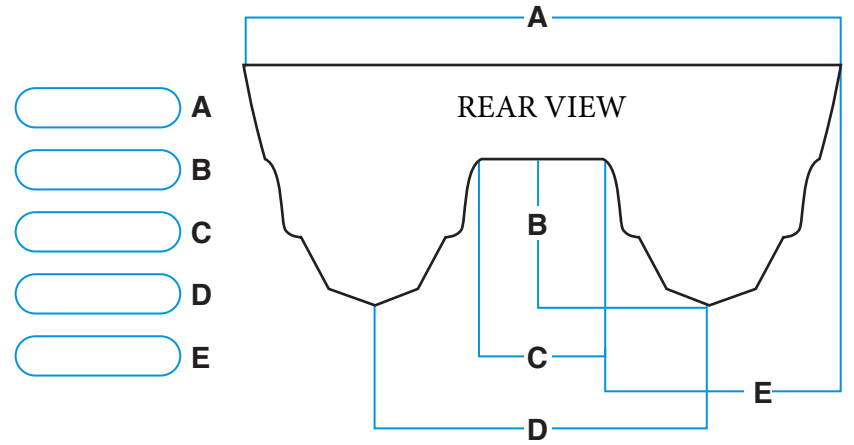

Atlantic Marine Trailers
 8014 W 21 Ct. • Hialeah, FL 33016 • Tel: 305.831.4066
 Email: Sales@AtlanticMarineTrailers.com

TWIN HULL MEASUREMENT FORM

BOAT MANUFACTURER _____

BOAT MODEL AND YEAR _____

WEIGHT OF HULL, MOTOR & GEAR _____ **INBOARD / OUTBOARD** _____