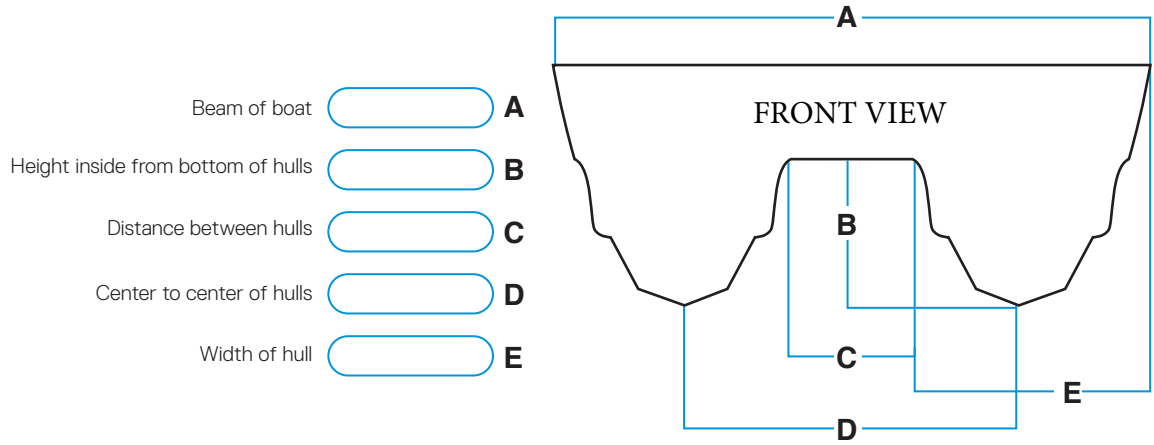

Atlantic Marine Trailers
 8014 W 21 Ct. • Hialeah, FL 33016 • Tel: 305.831.4066
 Email: Sales@AtlanticMarineTrailers.com

TWIN HULL MEASUREMENT FORM

BOAT MANUFACTURER _____

BOAT MODEL AND YEAR _____

WEIGHT OF HULL, MOTOR & GEAR _____ **INBOARD / OUTBOARD** _____