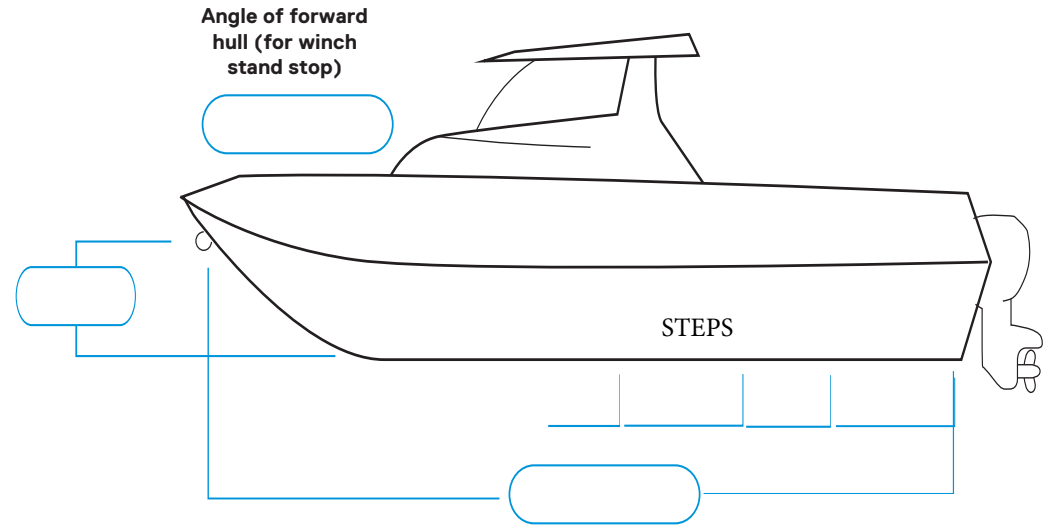

Atlantic Marine Trailers
 8014 W 21 Ct. • Hialeah, FL 33016 • Tel: 305.831.4066
 Email: Sales@AtlanticMarineTrailers.com

TWIN HULL MEASUREMENT FORM

BOAT MANUFACTURER _____

BOAT MODEL AND YEAR _____

WEIGHT OF HULL, MOTOR & GEAR _____ **INBOARD / OUTBOARD** _____